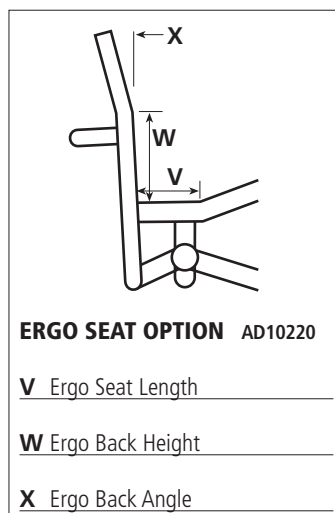

Rhino Script Form

Offensive - High Point (suitable for 1.5-3.5 player)

Seat Width - Rear _____

Seat Width - Front _____

A Seat Length _____

B Back Width _____

C Back Splay - Top _____

D Back Splay - Length _____

E Back Height _____

F Back Angle _____

G Seat to Footplate _____

H Frame Length
(centre of camber bar to front of frame) _____

I Overall Frame Length
(centre of camber bar to front of pick bar) _____

J Wheel Base
(centre of camber bar to centre of pivot) _____

K Seat to Floor - front _____

L Seat to Floor - rear _____

M Balance Point _____

N Pivot Centres ☐ 11.5 ☐ 12 ☐ 12.5 ☐ 13 ☐ 13.5 ☐ 14

O Footplate Position _____

P Between Wheels _____

Q Camber _____

WINGS

☐ Single Wings **AD20200**

☐ Double Wings **AD20210**

☐ Inverted Wings **AD20220**

Wing Height _____

PICK BAR

☐ Standard ☐ Alloy ☐ Inverted

☐ Steel (bolt on) 1/4" **AD20130**

☐ Steel (bolt on) 8mm **AD20130**

☐ Titanium (bolt on) **AD20131**

☐ Under-pick Steel **AD20140**

☐ Under-pick Alloy **AD20150**

Width _____ Height _____

Angle _____ Code PB - _____

R ☐ Transfer Rail **AD20312**

S ☐ Holes for Bindings

T ☐ Flexible Backpost Cap **AD20310**
(only available with fixed back)

U Axle Receivers ☐ 1/2" (std)

☐ 5/8" **AD12550**

Name _____

Revision 7 Rhino Off October 2017