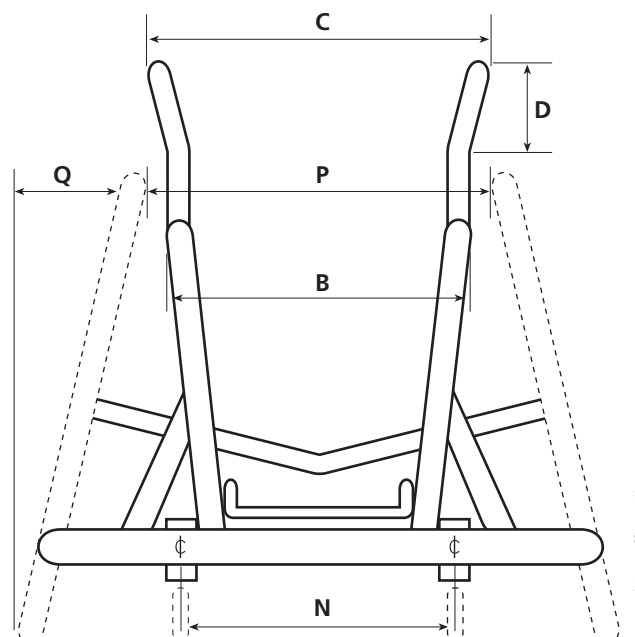

Rhino Script Form

Offensive - High Point (suitable for 1.5-3.5 player)

Seat Width - Rear _____

Seat Width - Front _____

A Seat Length _____

B Back Width _____

C Back Splay - Top _____

D Back Splay - Length _____

E Back Height _____

F Back Angle _____

G Seat to Footplate _____

H Frame Length
(centre of camber bar to front of frame) _____

I Overall Frame Length
(centre of camber bar to front of pick bar) _____

J Wheel Base
(centre of camber bar to centre of pivot) _____

K Seat to Floor - front _____

L Seat to Floor - rear _____

M Balance Point _____

N Pivot Centres ☐ 11.5 ☐ 12 ☐ 12.5 ☐ 13 ☐ 13.5 ☐ 14

O Footplate Position _____

P Between Wheels _____

Q Camber _____

WINGS

☐ Single Wings **AD20200**

☐ Double Wings **AD20210**

☐ Inverted Wings **AD20220**

Wing Height _____

PICK BAR

☐ Standard ☐ Alloy ☐ Inverted

☐ Steel (bolt on) 1/4" **AD20130**

☐ Steel (bolt on) 8mm **AD20130**

☐ Titanium (bolt on) **AD20131**

☐ Under-pick Steel **AD20140**

☐ Under-pick Alloy **AD20150**

Width _____ Height _____

Angle _____ Code PB - _____

R ☐ Transfer Rail **AD20312**

S ☐ Holes for Bindings

T ☐ Flexible Backpost Cap **AD20310**
(only available with fixed back)

U Axle Receivers ☐ 1/2" (std)

☐ 5/8" **AD12550**

Name _____

Revision 7 Rhino Off October 2017