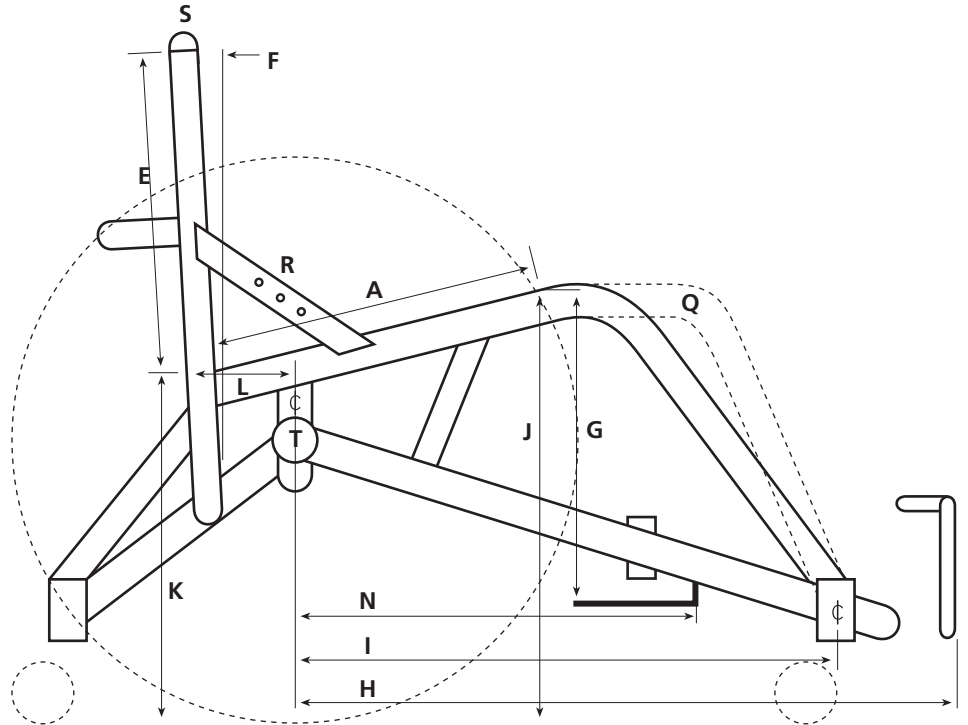

Rhino Script Form

Defensive - Low Point (suitable for 0.5-1.5 player)

- Seat Width - Rear _____
- Seat Width - Front _____
- **A** Seat Length _____
- **B** Back Width _____
- **C** Back Splay - Top _____
- **D** Back Splay - Length _____
- **E** Back Height _____
- **F** Back Angle _____
- **G** Seat to Footplate _____
- **H** Overall Frame Length
  (centre of camber bar to front of pick bar) _____
- **I** Wheel Base
  (centre of camber bar to centre of pivot) _____
- **J** Seat to Floor - Front _____
- **K** Seat to Floor - Rear _____
- **L** Balance Point _____
- **M** Pivot Centres ☐ 11.5 ☐ 12 ☐ 12.5 ☐ 13 ☐ 13.5 ☐ 14
- **N** Footplate Position _____
- **O** Between Wheels _____
- **P** Camber _____

WINGS

- ☐ Single Wings **AD20200**
- ☐ Double Wings **AD20210**
- ☐ Inverted Wings **AD20220**

Wing Height _____

PICK BAR

- ☐ Standard ☐ Alloy ☐ Inverted
- ☐ Steel (bolt on) 1/4" **AD20120**
- ☐ Steel (bolt on) 8mm **AD20120**
- ☐ Steel (bolt on) Flat Top PB005 **AD20100**
- ☐ Titanium (bolt on) **AD20131**

Width _____ Height _____

Angle _____ Code PB - _____

- **Q** ☐ Transfer Rail **AD20312**
- **R** ☐ Holes for Bindings
- **S** ☐ Flexible Backpost Cap **AD20310**
  (only available with fixed back)
- **T** Axle Receivers ☐ 1/2" (std)
  ☐ 5/8" **AD12550**
- Castor Position ☐ **U** ☐ **V**

Name _____

Revision 7 Rhino Def October 2017