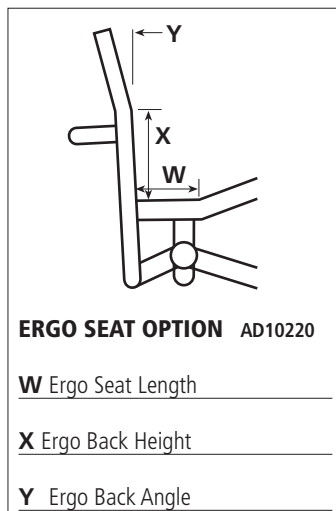

Rhino Script Form

Defensive - Low Point (suitable for 0.5-1.5 player)

- Seat Width - Rear _____
- Seat Width - Front _____
- **A** Seat Length _____
- **B** Back Width _____
- **C** Back Splay - Top _____
- **D** Back Splay - Length _____
- **E** Back Height _____
- **F** Back Angle _____
- **G** Seat to Footplate _____
- **H** Overall Frame Length
  (centre of camber bar to front of pick bar) _____
- **I** Wheel Base
  (centre of camber bar to centre of pivot) _____
- **J** Seat to Floor - Front _____
- **K** Seat to Floor - Rear _____
- **L** Balance Point _____
- **M** Pivot Centres ☐ 11.5 ☐ 12 ☐ 12.5 ☐ 13 ☐ 13.5 ☐ 14
- **N** Footplate Position _____
- **O** Between Wheels _____
- **P** Camber _____

WINGS

- ☐ Single Wings **AD20200**
- ☐ Double Wings **AD20210**
- ☐ Inverted Wings **AD20220**

Wing Height _____

PICK BAR

- ☐ Standard ☐ Alloy ☐ Inverted
- ☐ Steel (bolt on) 1/4" **AD20120**
- ☐ Steel (bolt on) 8mm **AD20120**
- ☐ Steel (bolt on) Flat Top PB005 **AD20100**
- ☐ Titanium (bolt on) **AD20131**

Width _____ Height _____

Angle _____ Code PB - _____

- **Q** ☐ Transfer Rail **AD20312**
- **R** ☐ Holes for Bindings
- **S** ☐ Flexible Backpost Cap **AD20310**
  (only available with fixed back)
- **T** Axle Receivers ☐ 1/2" (std)
  ☐ 5/8" **AD12550**
- Castor Position ☐ **U** ☐ **V**

Name _____

Revision 7 Rhino Def October 2017