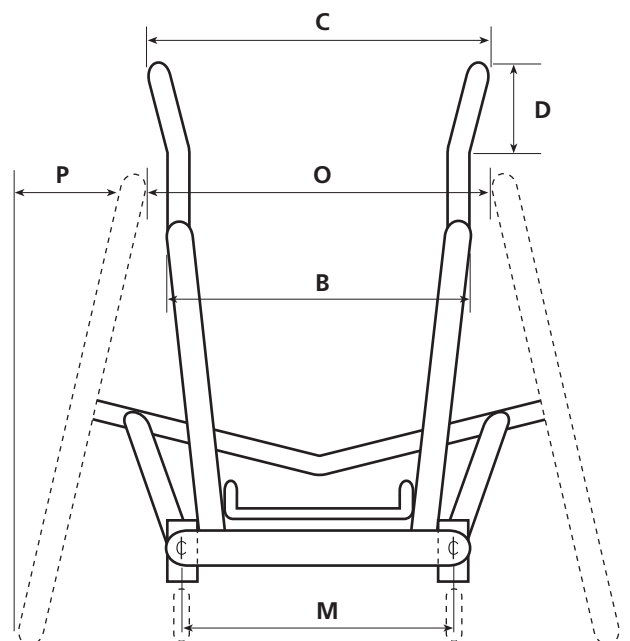

Rhino Script Form

Defensive - Low Point (suitable for 0.5-1.5 player)

- Seat Width - Rear _____
- Seat Width - Front _____
- **A** Seat Length _____
- **B** Back Width _____
- **C** Back Splay - Top _____
- **D** Back Splay - Length _____
- **E** Back Height _____
- **F** Back Angle _____
- **G** Seat to Footplate _____
- **H** Overall Frame Length
  (centre of camber bar to front of pick bar) _____
- **I** Wheel Base
  (centre of camber bar to centre of pivot) _____
- **J** Seat to Floor - Front _____
- **K** Seat to Floor - Rear _____
- **L** Balance Point _____
- **M** Pivot Centres ☐ 11.5 ☐ 12 ☐ 12.5 ☐ 13 ☐ 13.5 ☐ 14
- **N** Footplate Position _____
- **O** Between Wheels _____
- **P** Camber _____

WINGS

- ☐ Single Wings **AD20200**
- ☐ Double Wings **AD20210**
- ☐ Inverted Wings **AD20220**

Wing Height _____

PICK BAR

- ☐ Standard ☐ Alloy ☐ Inverted
- ☐ Steel (bolt on) 1/4" **AD20120**
- ☐ Steel (bolt on) 8mm **AD20120**
- ☐ Steel (bolt on) Flat Top PB005 **AD20100**
- ☐ Titanium (bolt on) **AD20131**

Width _____ Height _____

Angle _____ Code PB - _____

- **Q** ☐ Transfer Rail **AD20312**
- **R** ☐ Holes for Bindings
- **S** ☐ Flexible Backpost Cap **AD20310**
  (only available with fixed back)
- **T** Axle Receivers ☐ 1/2" (std)
  ☐ 5/8" **AD12550**
- Castor Position ☐ **U** ☐ **V**

Name _____

Revision 7 Rhino Def October 2017